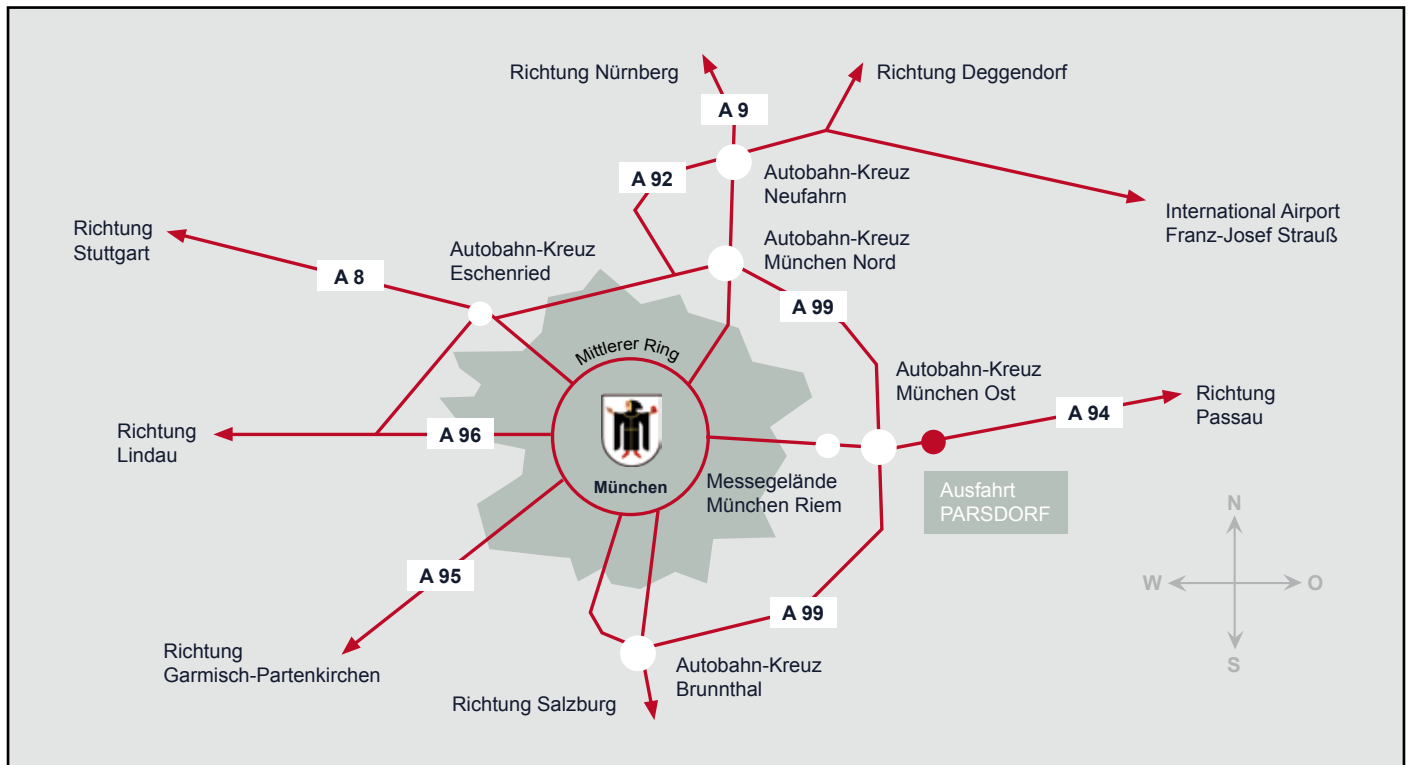

How to find us:

A 94 Motorway Passau turn off exit Parsdorf

- Follow sign to Parsdorf (approx. 500 m)
- After town sign turn right into industrial park.
- After approx. 100 m the road bends to the left then to the right (approx. 300 m) follow sign to Hotel Herian.

Munich Airport (train)

- S8 in Direction München change at Leuchtenbergring.
- Wait for the train S2 going to Markt Schwaben or Erding, leave the train at the station Grub.
- Approx. 2.5 km walk to Hotel Herian.

München Haupt- or Ostbahnhof

- S2 Markt Schwaben or Erding
- Leave the train at the station Grub
- Approx. 2.5 km walk to Hotel Herian

Detailplan: